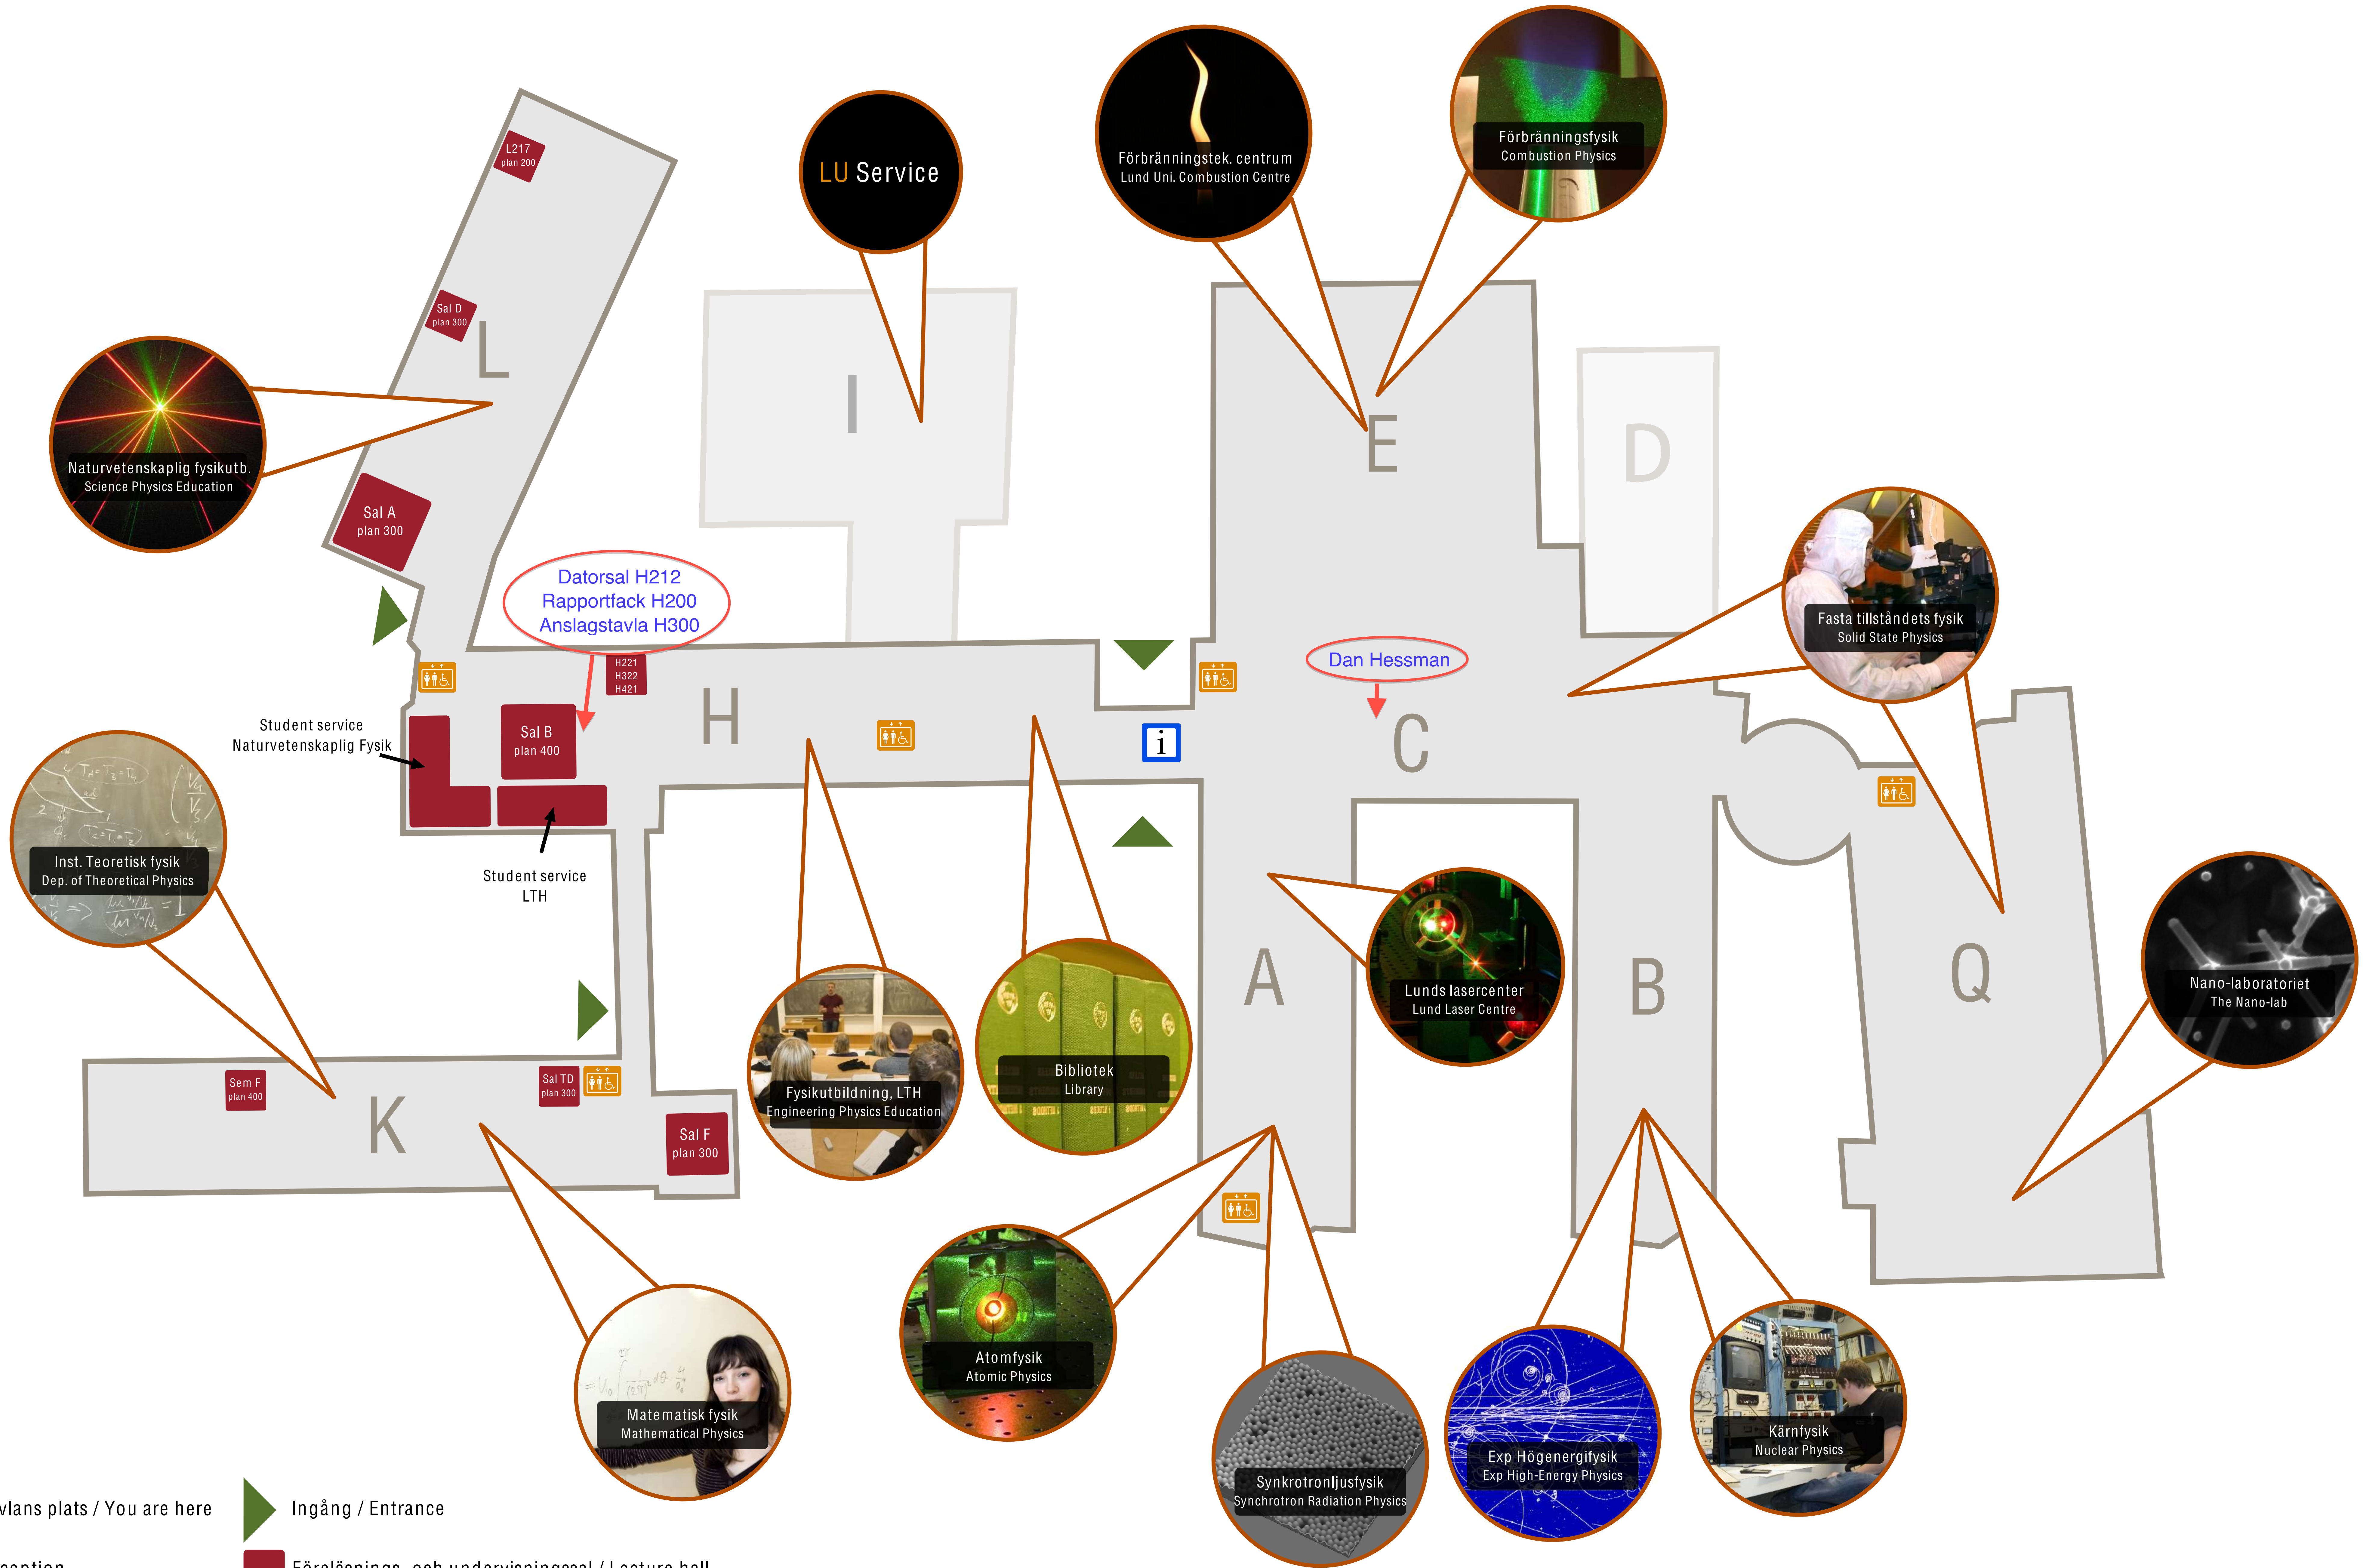

# Fysiska institutionen / Department of Physics

- Tavlan plats / You are here
- ▶ Ingång / Entrance
- i Reception
- ♿ Hiss / Elevator
- Föreläsnings- och undervisningssal / Lecture hall

Prefektkansli återfinns i hus H på plan 400 / Head of Department is located in building H on level 400  
 Nationellt resurscentrum för fysik återfinns i hus H på plan 400 / The National Centre for Education in Physics is located in building H on level 400  
 Kryolab återfinns i hus E / The Cryogenic Laboratory is located in building E