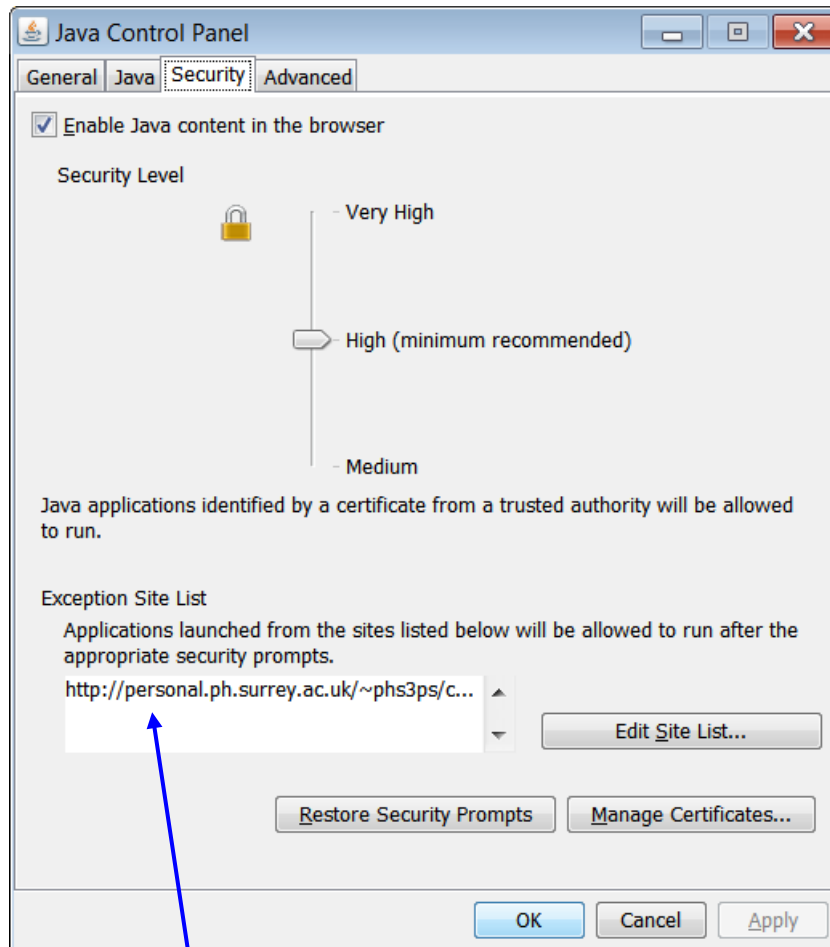

If you encounter security problems in Java accessing the Clebsch-Gordan calculator you must change the Java settings in the following way:

Start menu /java/configure java/security tab:

Add the address here